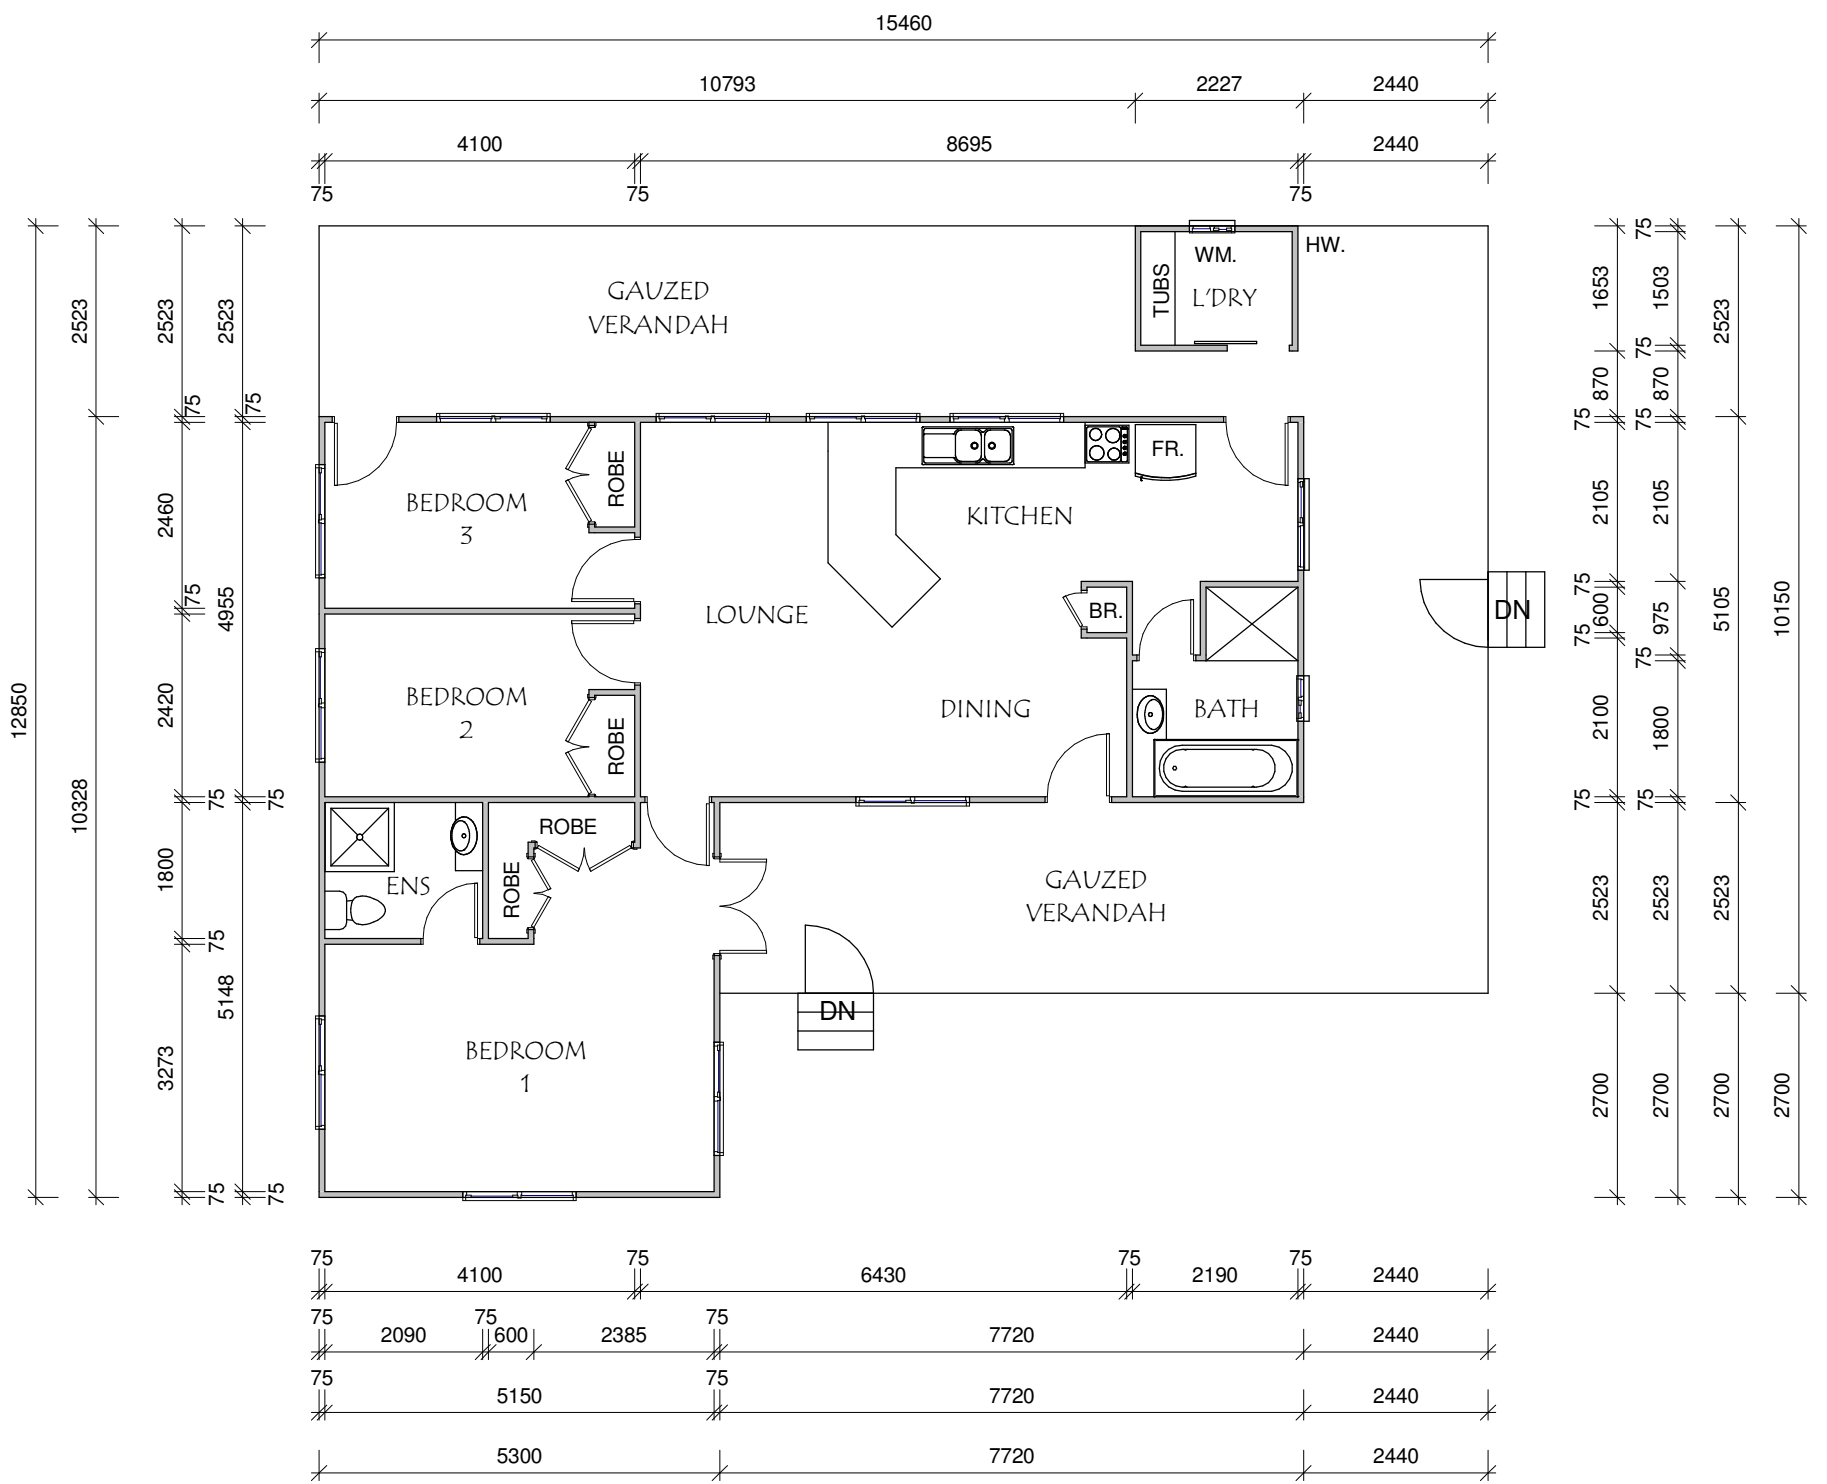

# "MIDESKON"

A PINE WEATHERBOARD MODERN QUEENSLANDER WITH WIDE WRAP AROUND VERANDAHS. THREE BEDROOMS, MAIN WITH ENSUITE. FRENCH DOORS 6' PINE POLISHED FLOORING AND BUILT IN CUPBOARDS IN THE BEDROOMS. OPEN PLAN LAYOUT.

## Floor Plan

CEILING HT. 2400mm

SCALE 1 : 100

### Floor Area

LIVING AREA = 94.15m<sup>2</sup>  
 VERANDAH AREA = 77.10m<sup>2</sup>  
 TOTAL FLOOR AREA = 101.25m<sup>2</sup>

### Floor Area

LIVING AREA = 10.15m<sup>2</sup>  
 VERANDAH AREA = 8.3m<sup>2</sup>  
 TOTAL FLOOR AREA = 18.45m<sup>2</sup>