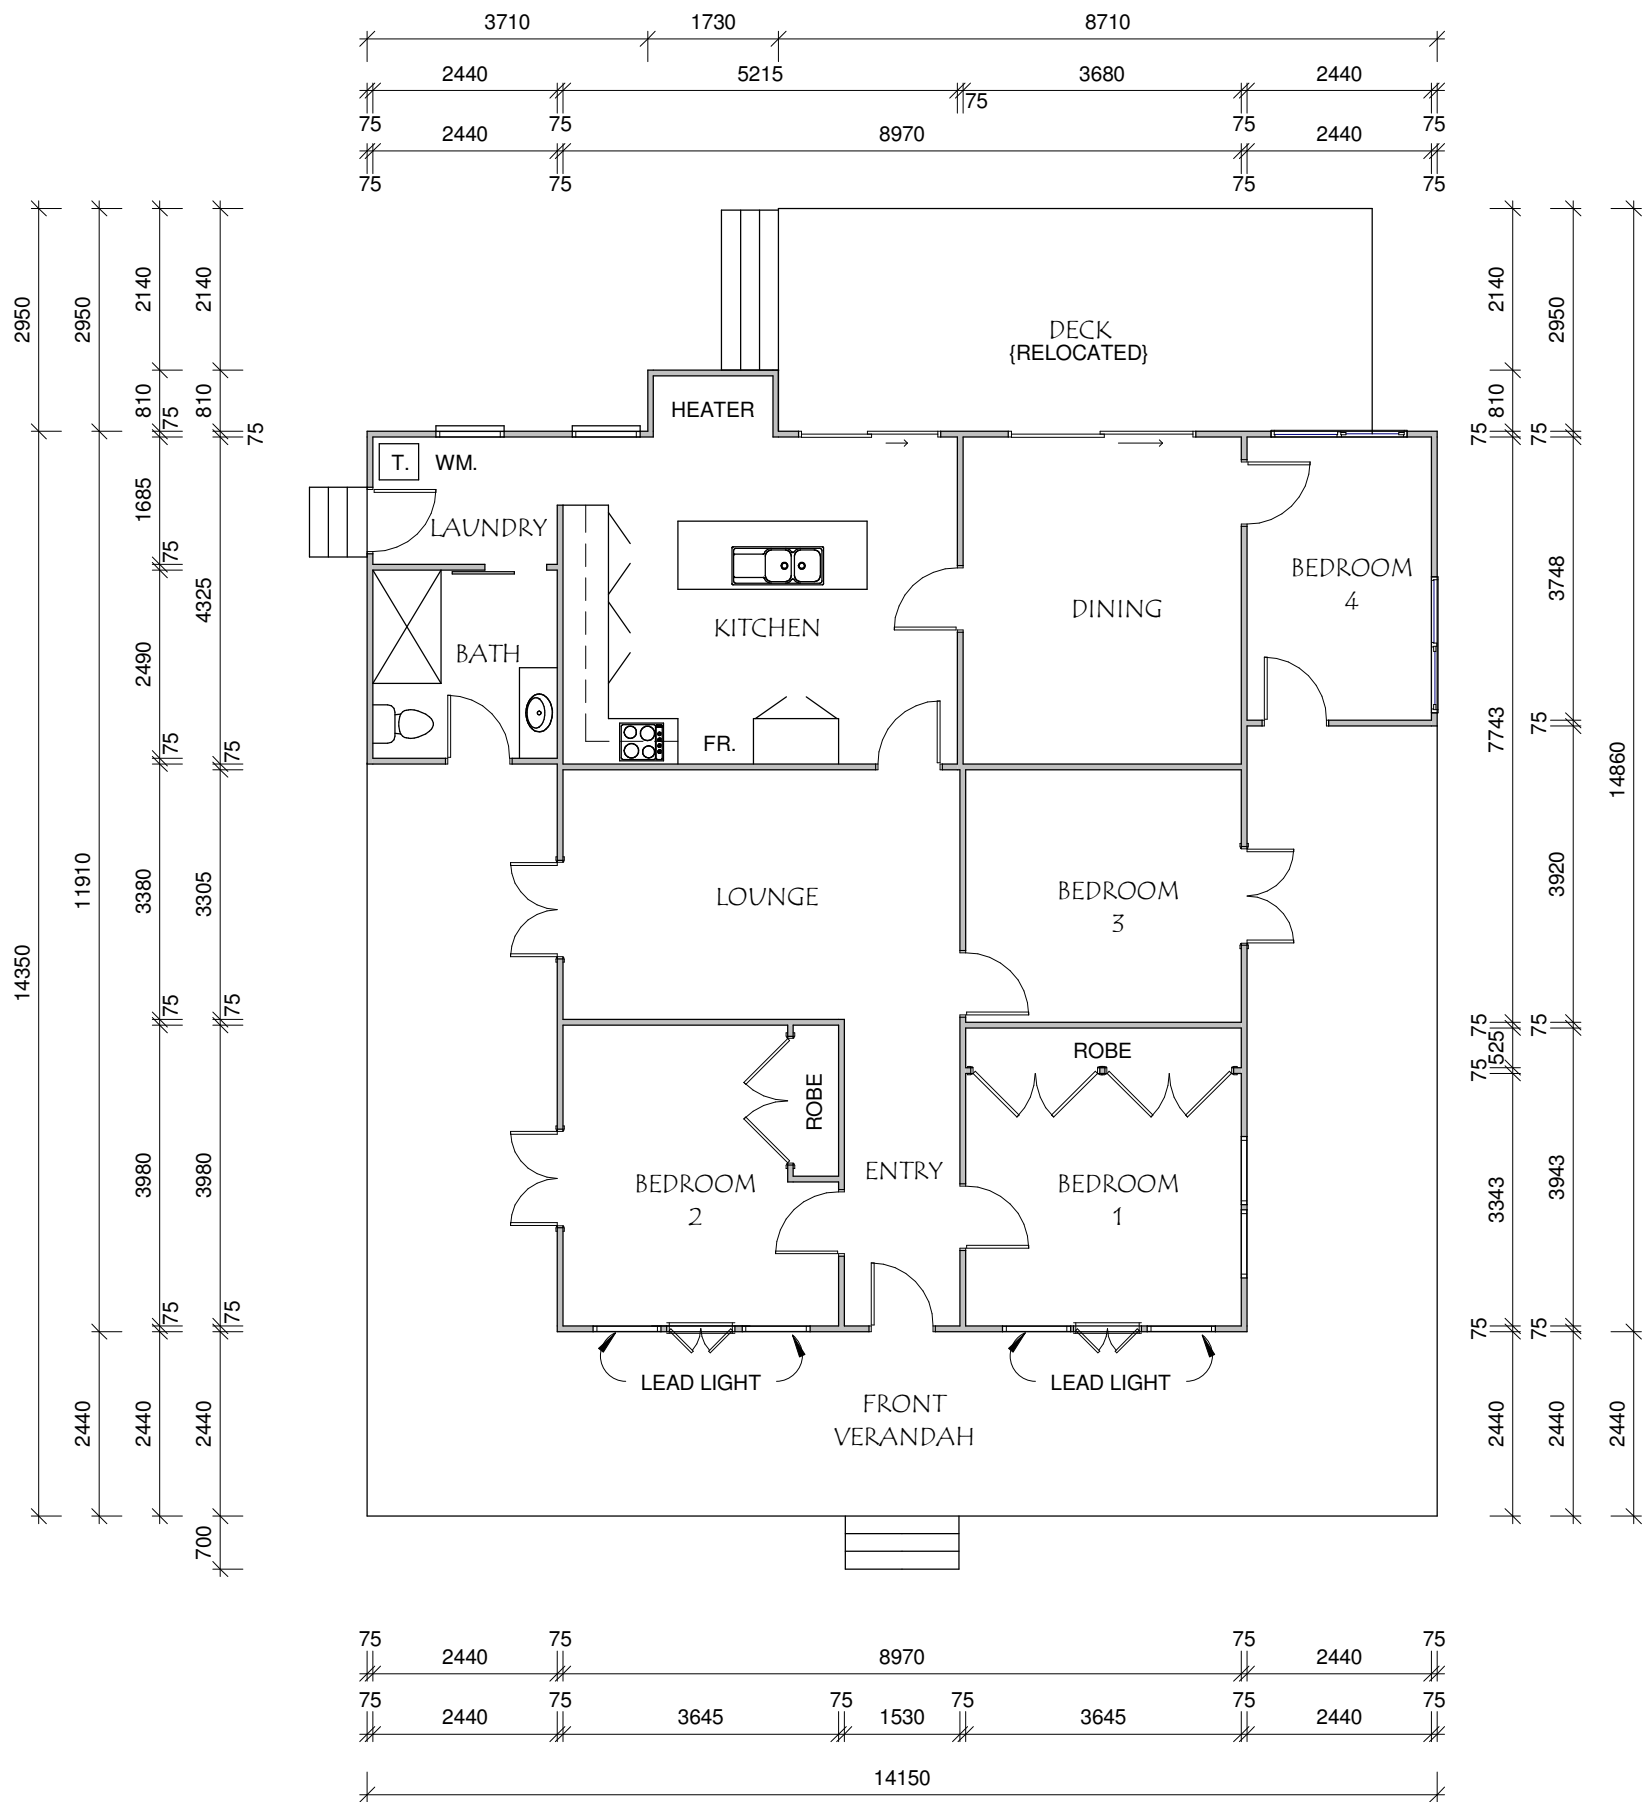

"BORONIA COLONIAL"

RENOVATION IDEA

Floor Plan (Renovation Idea)

SCALE 1 : 100