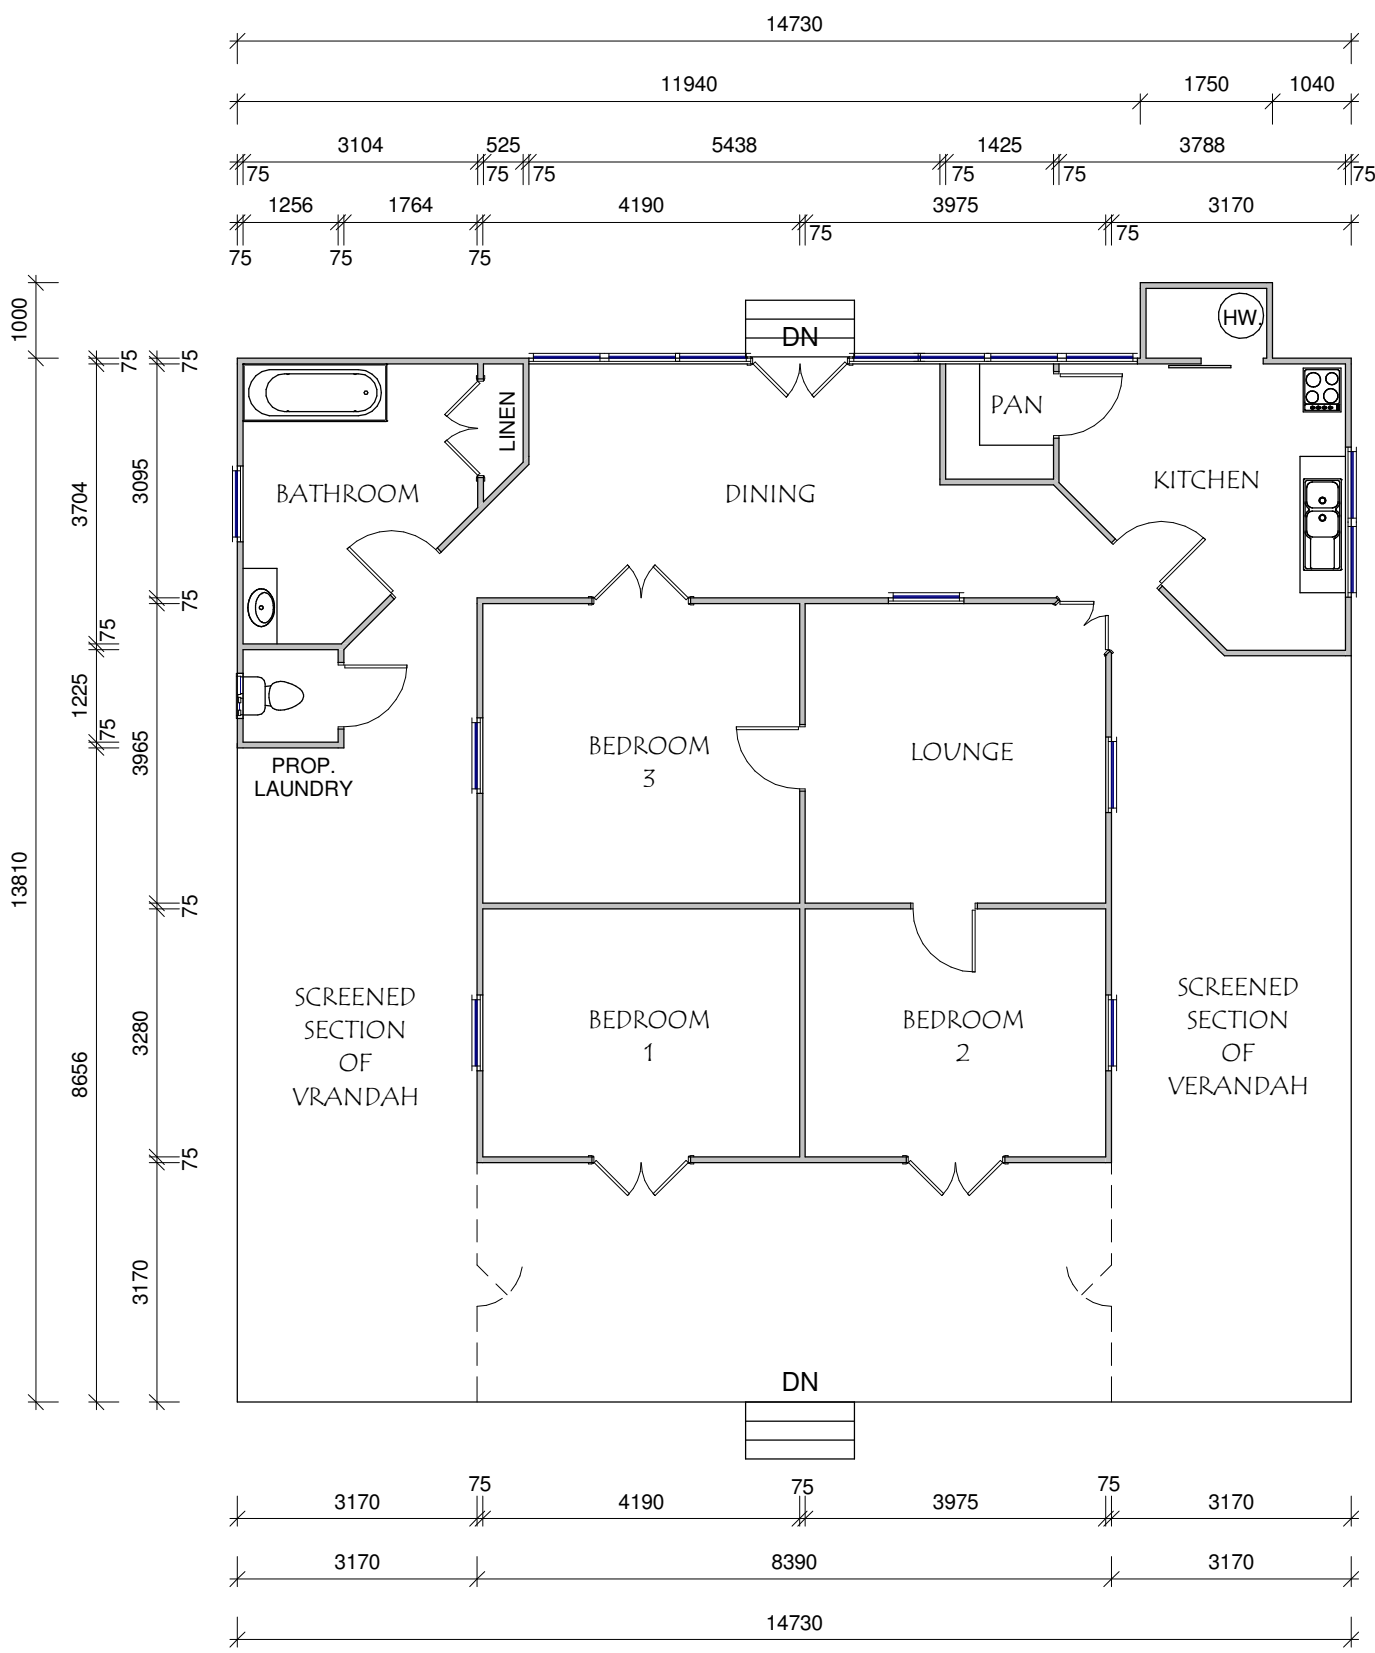

# "BRINGBAR"

A large 3 bedroom colonial featuring 3m wide wrap-around verandahs, French doors, VJ Walls and very high ceilings.

## Floor Area

LIVING AREA = 12.92 Sq  
 DECK AREA = 9.26 Sq  
 TOTAL FLOOR AREA = 22.18 Sq

## Floor Area

LIVING AREA = 119.86m<sup>2</sup>  
 DECK AREA = 86.00m<sup>2</sup>  
 TOTAL FLOOR AREA = 205.96m<sup>2</sup>

Floor Plan

CEILING HT. 3.55m / 11ft 6"

SCALE 1 : 100

4000 2000