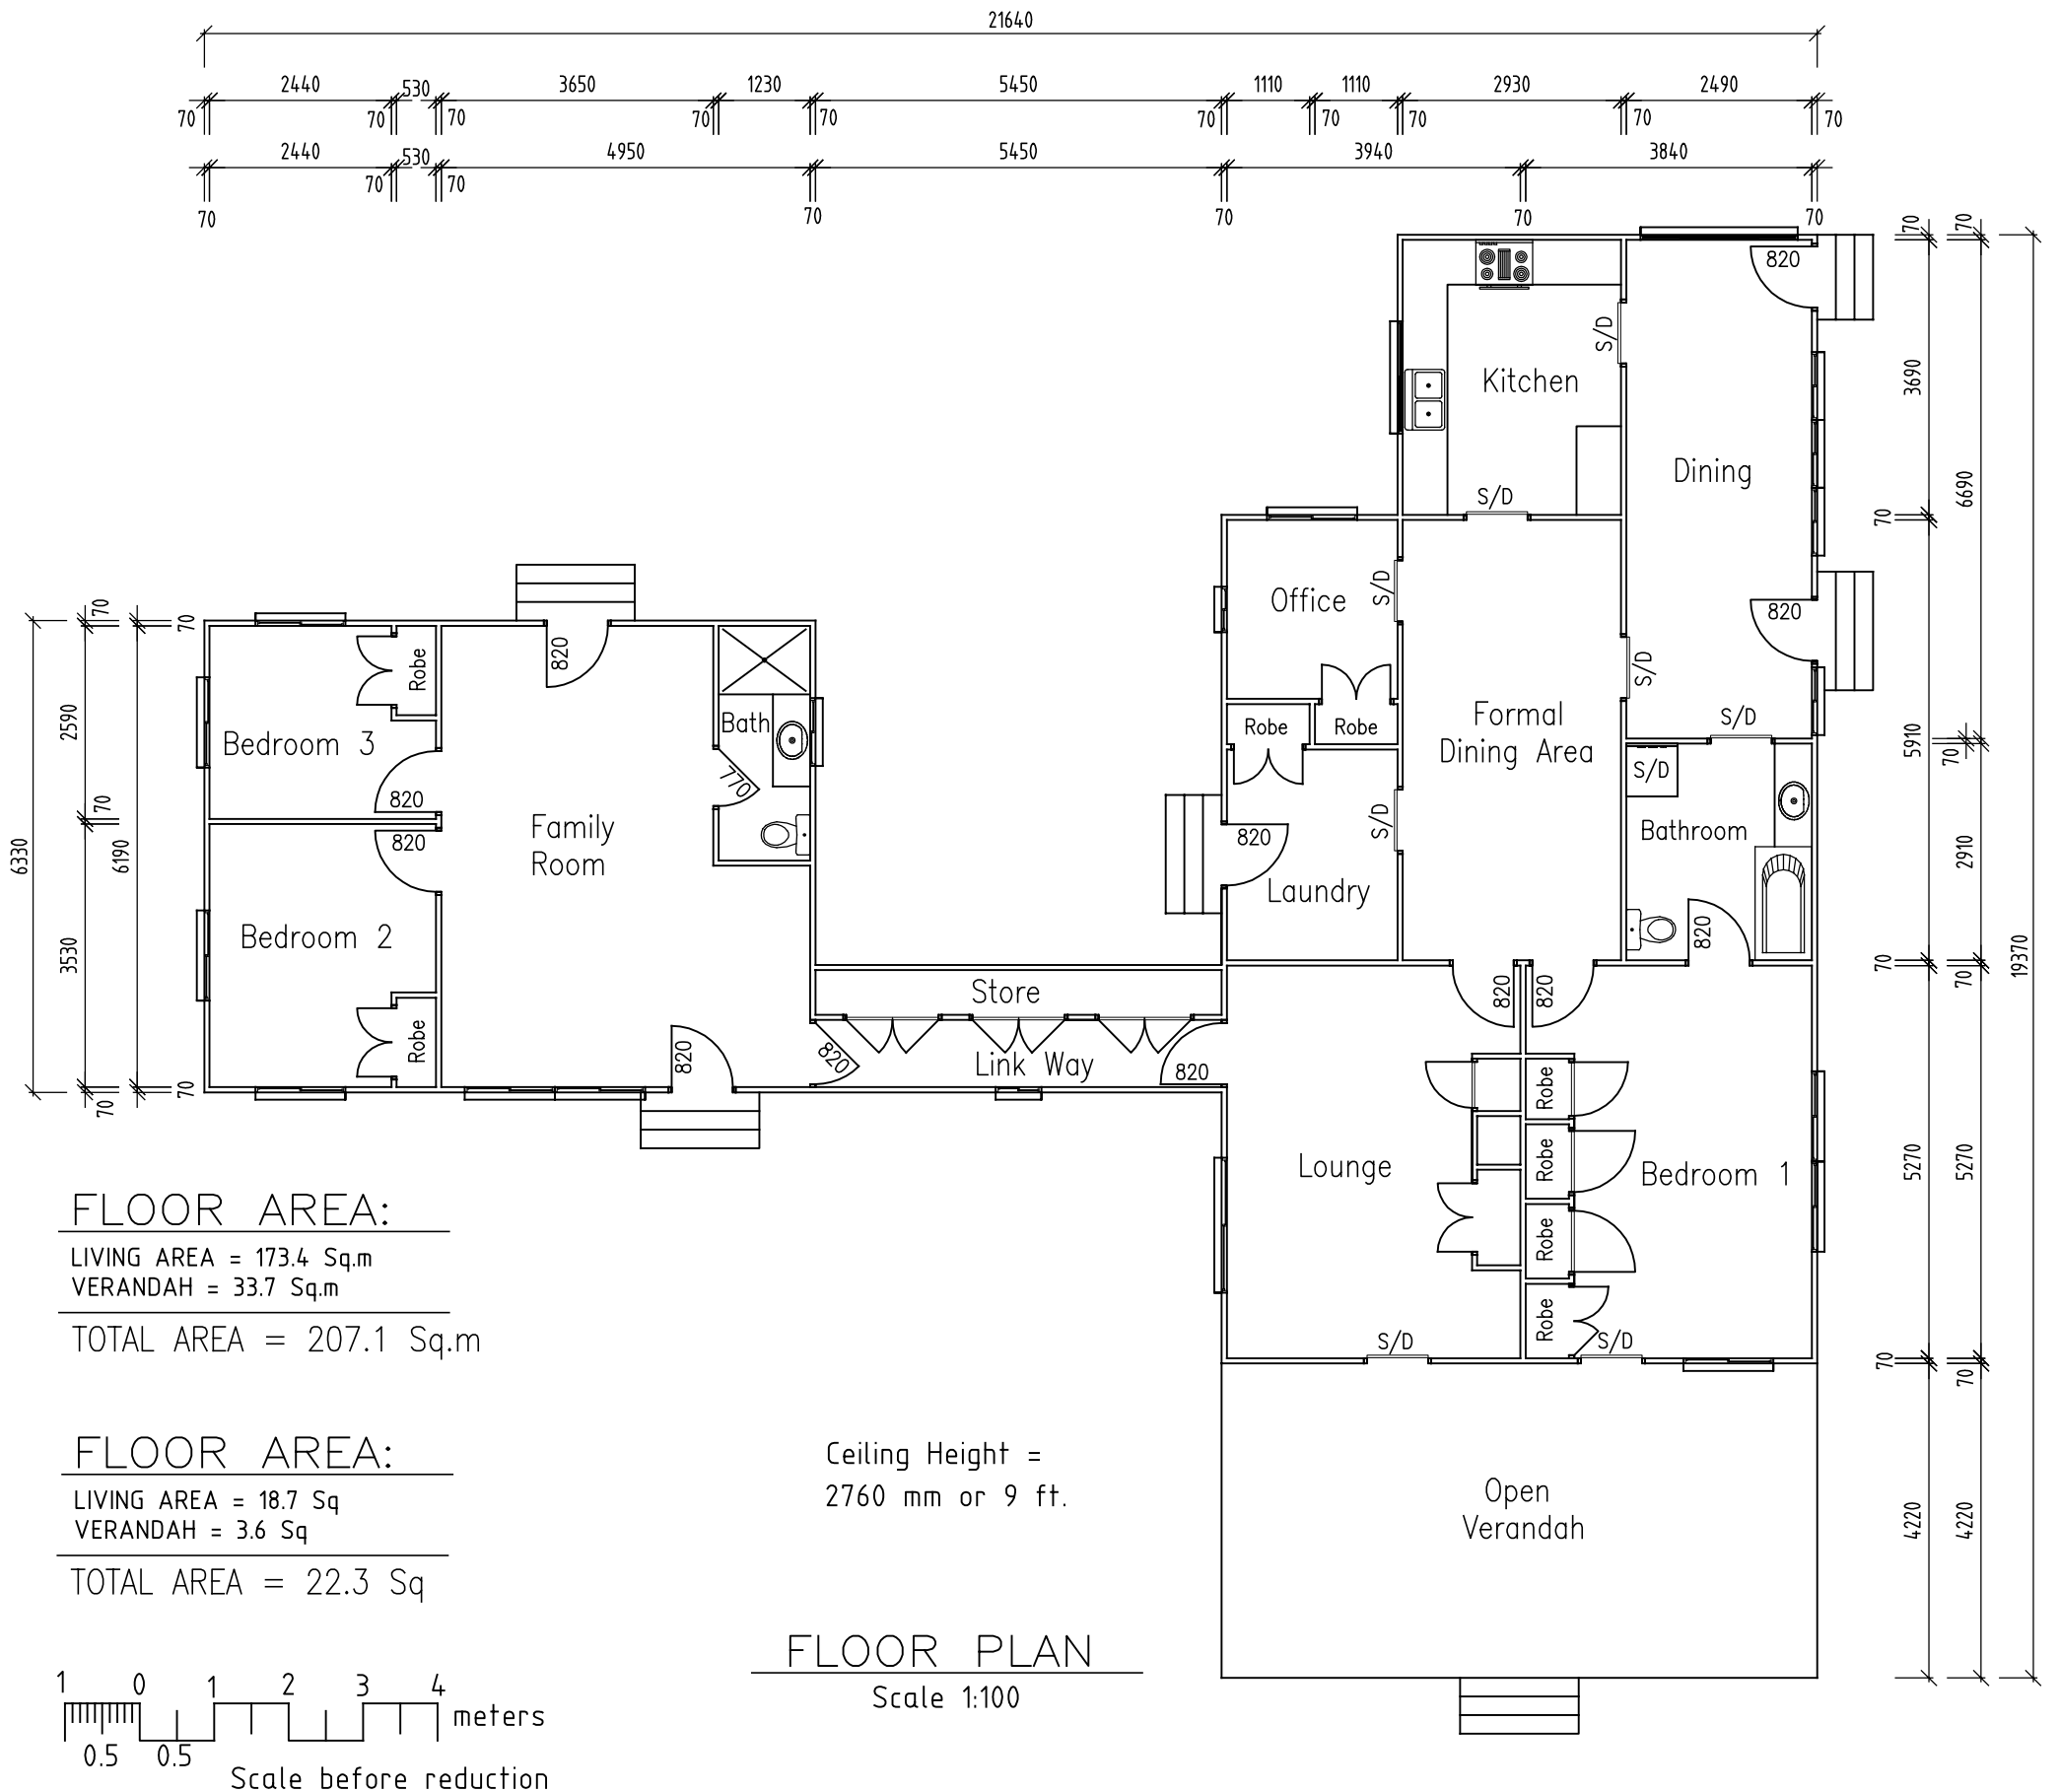

ROCKWOOD

A LARGE RAMBLING FARM HOUSE
 THAT INCLUDES A FORMAL DINING ROOM, FAMILY ROOM AND TWO BATHROOMS.
 THE LOUNGE AND MAIN BEDROOM OPEN ONTO THE LARGE VERANDAH

FLOOR AREA:

LIVING AREA = 173.4 Sq.m
 VERANDAH = 33.7 Sq.m
 TOTAL AREA = 207.1 Sq.m

FLOOR AREA:

LIVING AREA = 18.7 Sq
 VERANDAH = 3.6 Sq
 TOTAL AREA = 22.3 Sq

Ceiling Height =
 2760 mm or 9 ft.

FLOOR PLAN

Scale 1:100