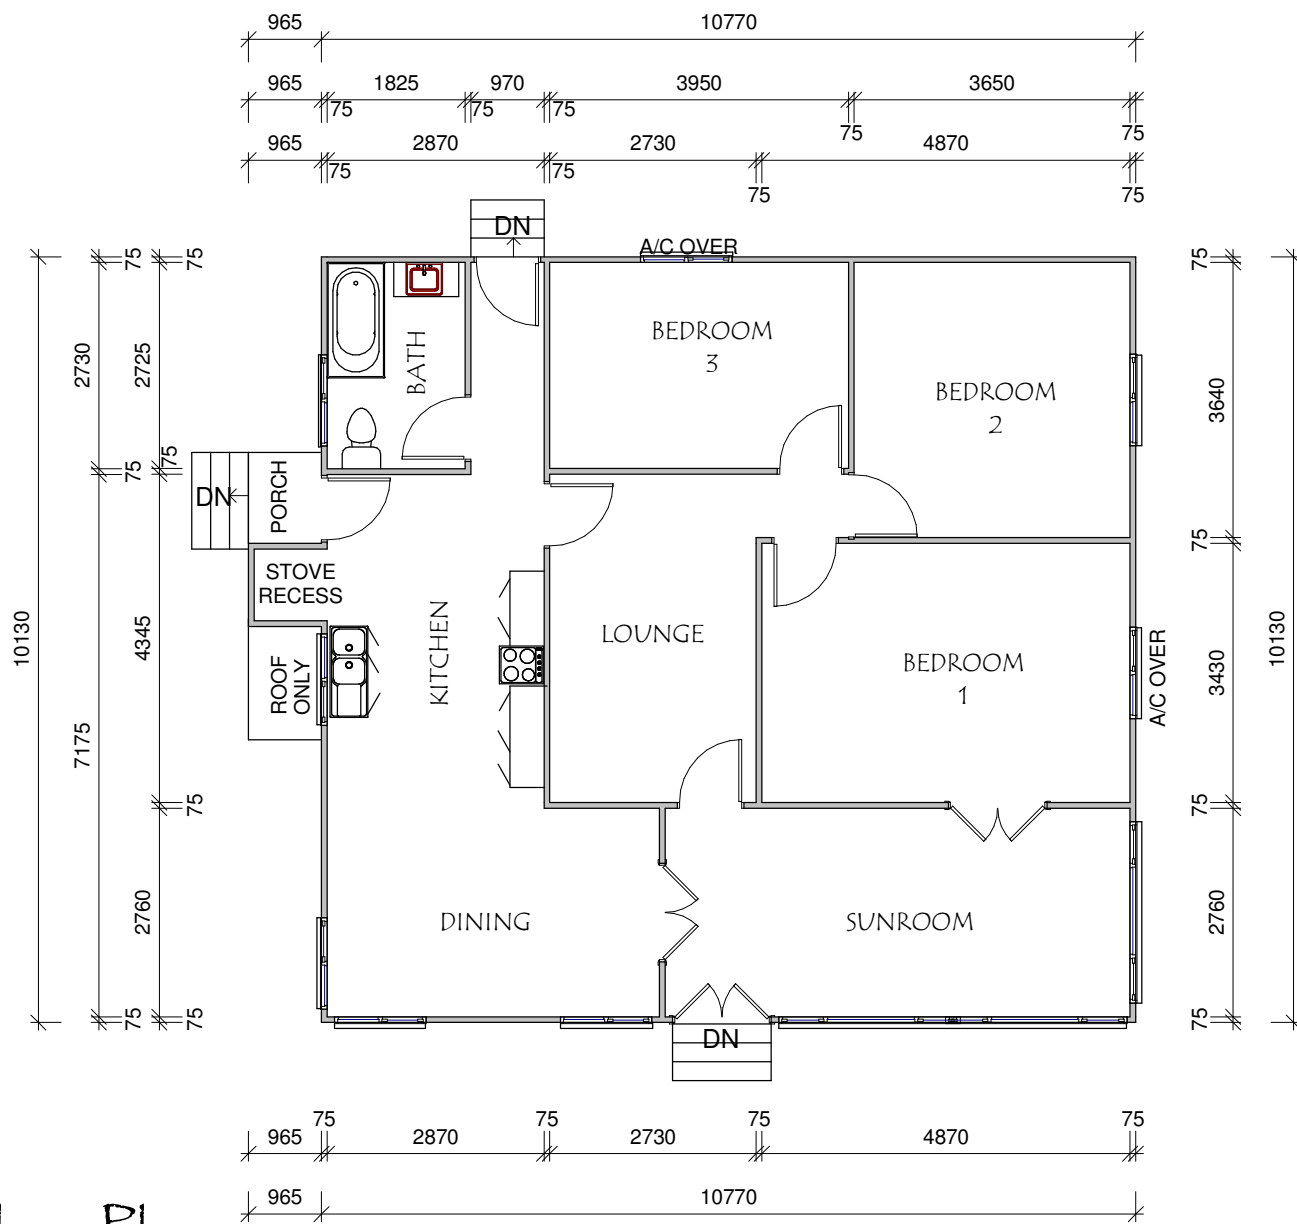

"ROSEVALE COTTAGE"

A THREE BEDROOM WEATHERBOARD HOME. FEATURES INCLUDE A DINING ROOM AND A SUNROOM. A VERY TIDY HOUSE WITH AIR CONDITIONING UNITS.

Floor Area

TOTAL FLOOR AREA = 109.10m²
 TOTAL FLOOR AREA = 11.76Sq

Floor Plan

CEILING HT: 2.7m OR 9ft

SCALE 1 : 100