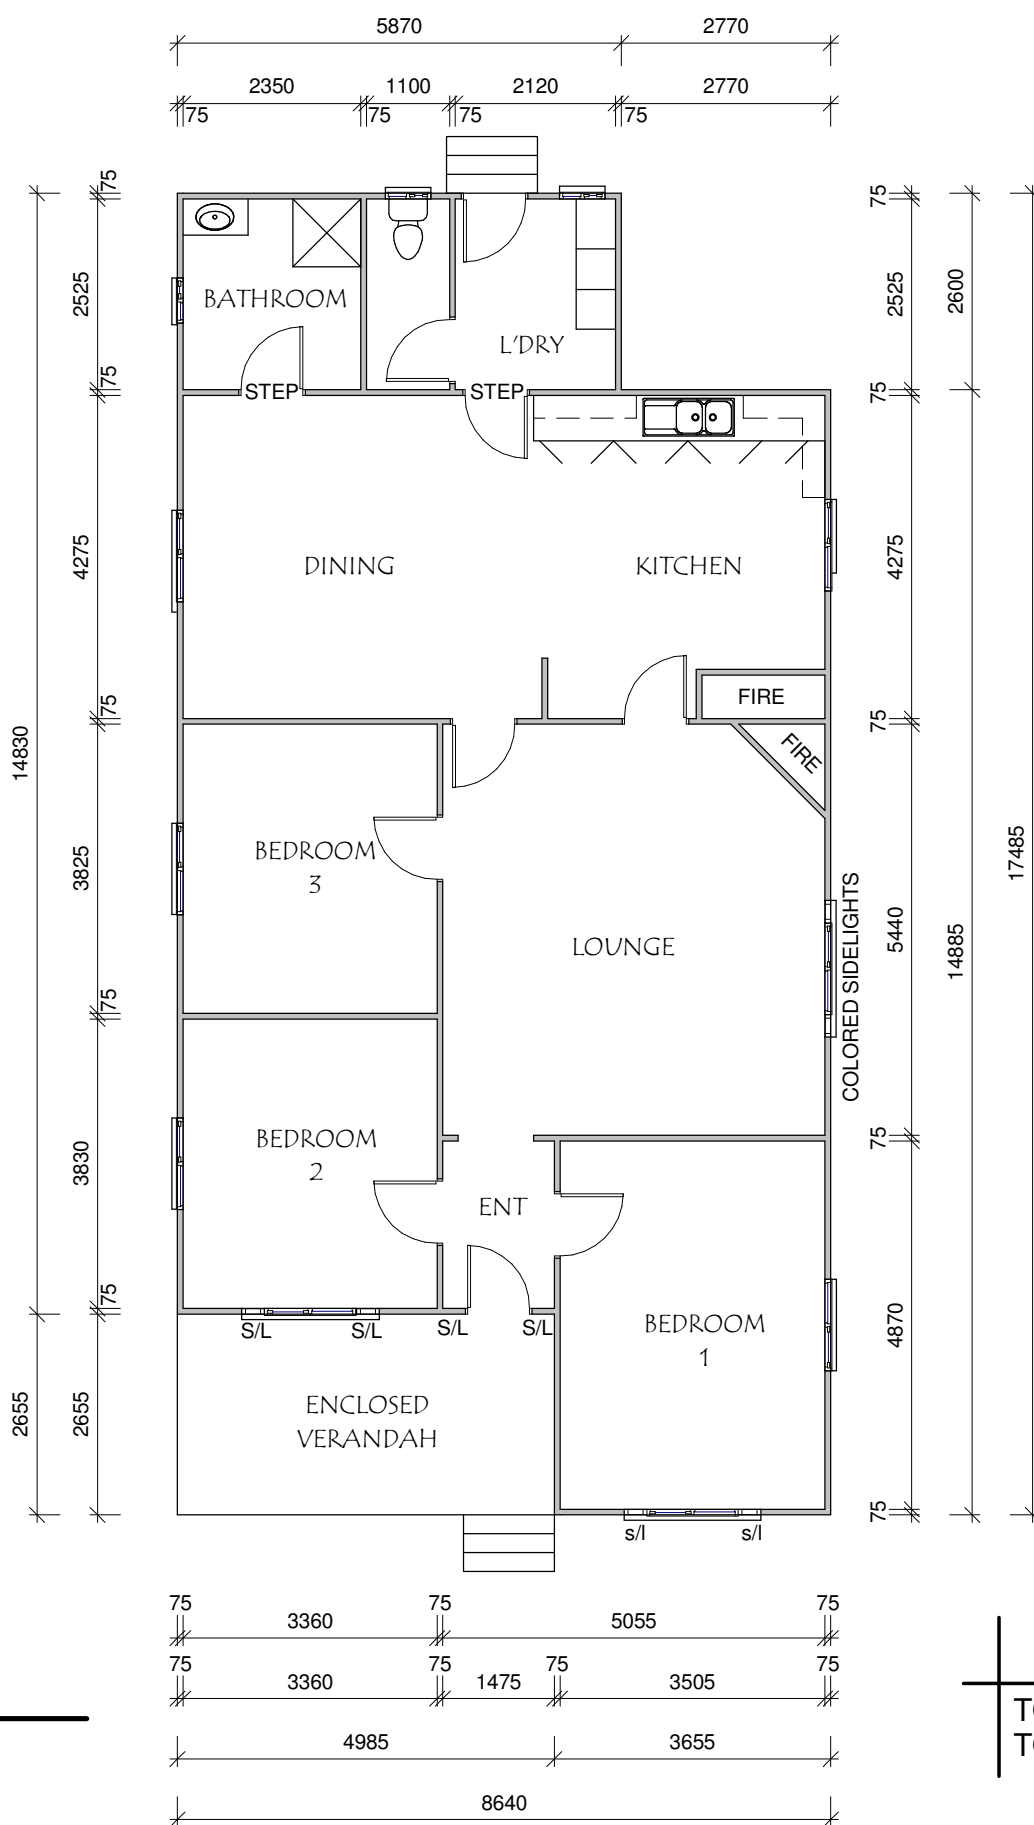

"SOUTHERN GABLE"

A 3 bedroom weatherboard colonial gable with ornate features including the colored glass sidelights and fancy fireplace mantle, front verandah, tall ceilings and wide hoop pine flooring, ornate window hoods and spacious kitchen/dining room. All in top condition.

Floor Plan

SCALE 1 : 100

CEILING HT. 3.17m

Floor Area

TOTAL FLOOR AREA = 143.87m²
 TOTAL FLOOR AREA = 15.5Sq