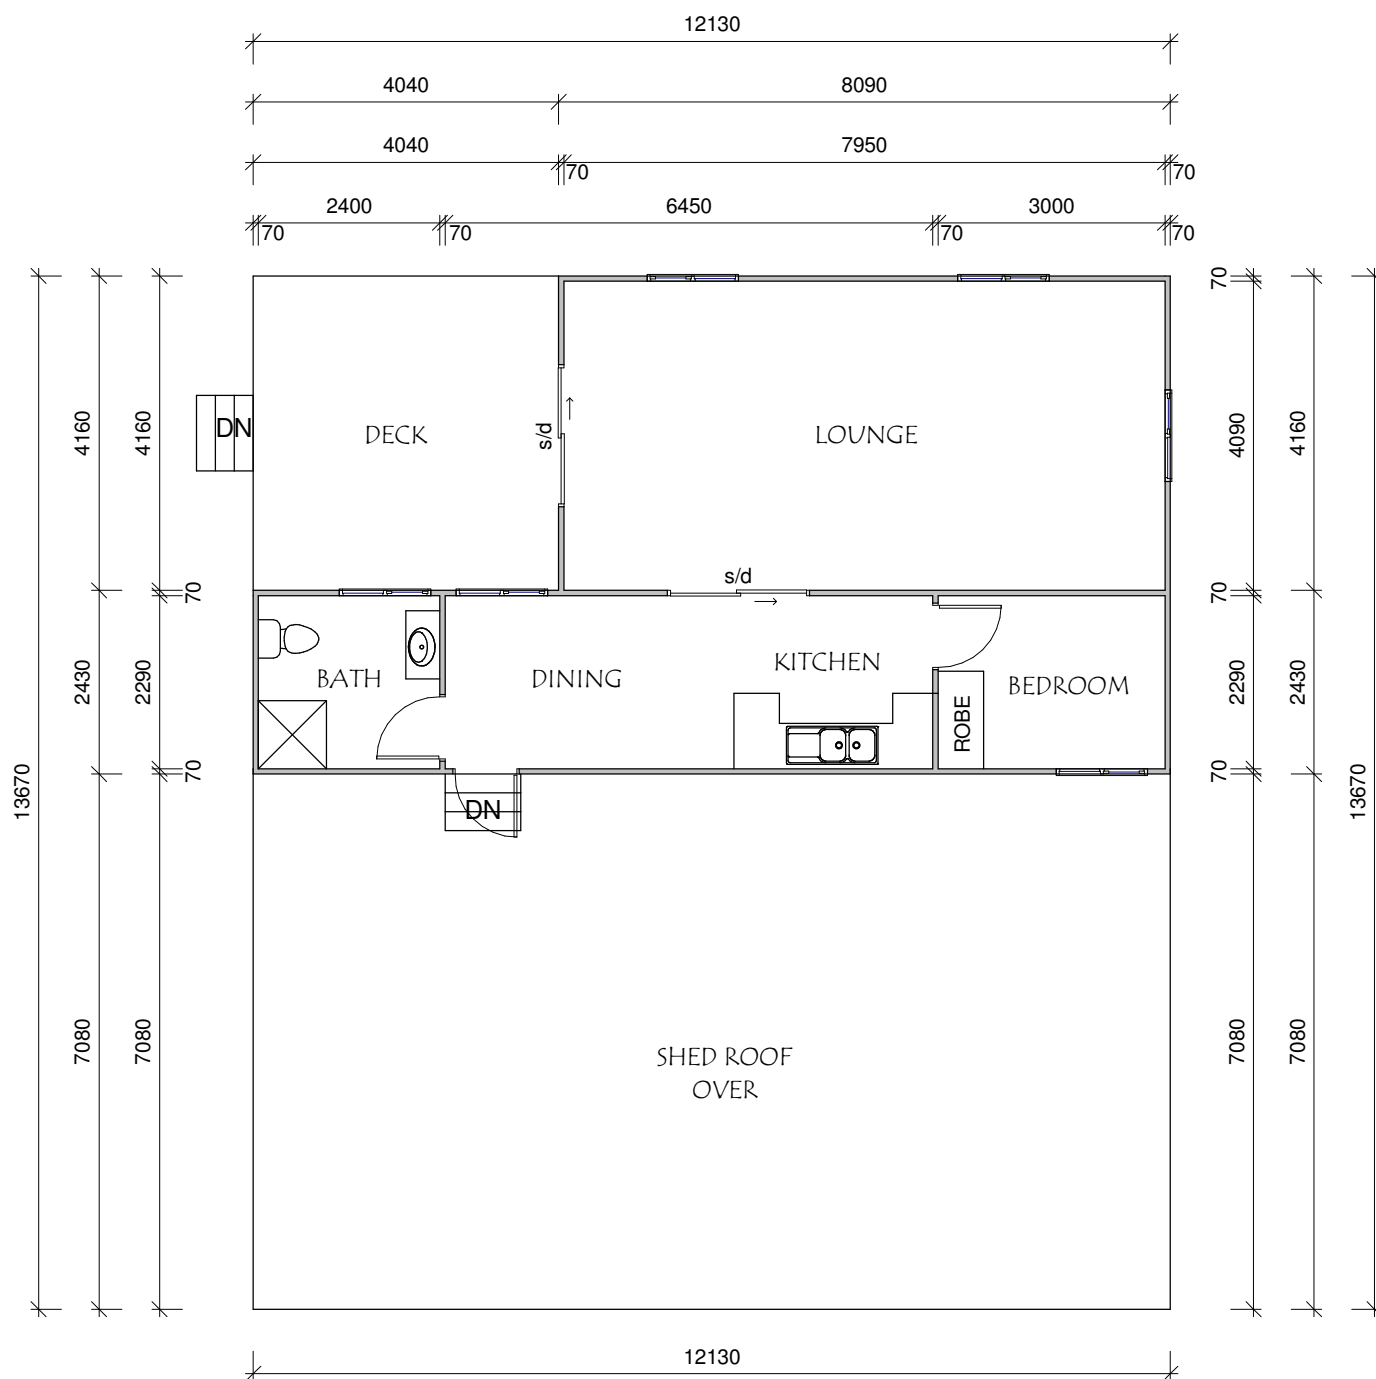

# "PITTSWORTH HIDEAWAY"

A one bedroom container style house with a huge shed, living area and deck attached. It has many uses, eg temporary accommodation, outstation campover or holiday accommodation at your bush block.

## Floor Plan

SCALE 1 : 100

### Floor Area

LIVING AREA = 63.13m<sup>2</sup>  
 DECK AREA = 16.8m<sup>2</sup>  
 SHED ROOF AREA = 85.8m<sup>2</sup>  
**TOTAL FLOOR AREA = 165.73m<sup>2</sup>**

### Floor Area

LIVING AREA = 6.80Sq  
 DECK AREA = 1.8Sq  
 SHED ROOF AREA = 9.25Sq  
**TOTAL FLOOR AREA = 17.85Sq**