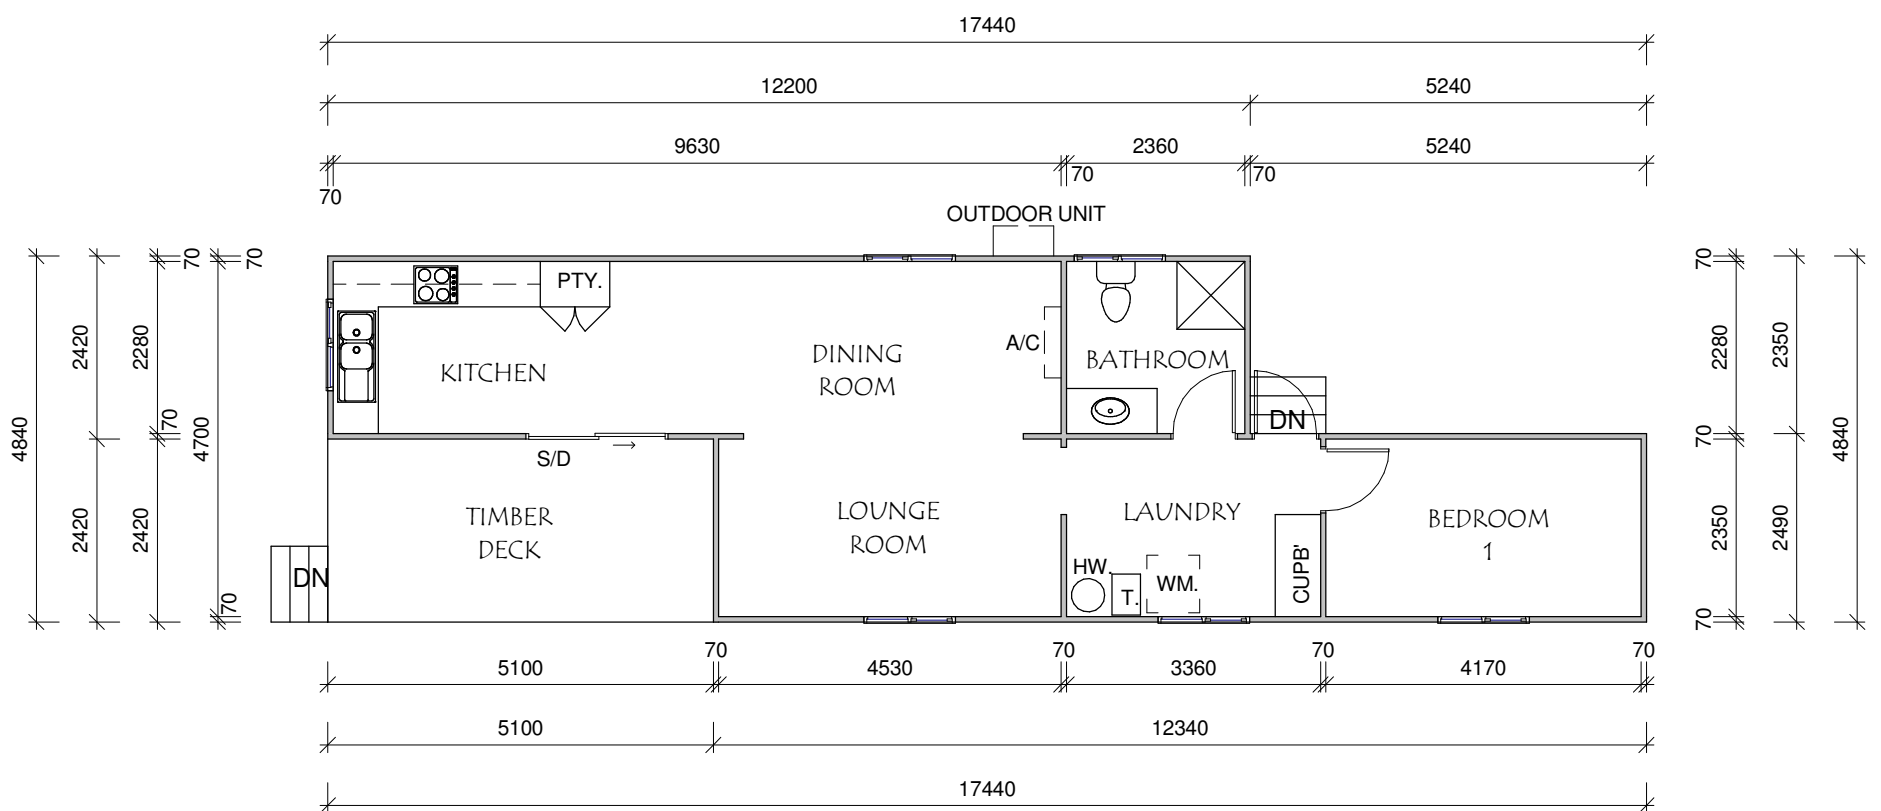

"ROMA HIDEAWAY"

A single bedroom accommodation using 2 tall shipping containers and no-expense-spared fitout. Plenty of room, airconditioning and deck.

Floor Plan

SCALE 1 : 100

Floor Area

LIVING AREA = 59.75m²
DECK AREA = 12.34m²

TOTAL FLOOR AREA = 72.09m²

Floor Area

LIVING AREA = 6.43Sq
DECK AREA = 1.33Sq

TOTAL FLOOR AREA = 7.76Sq