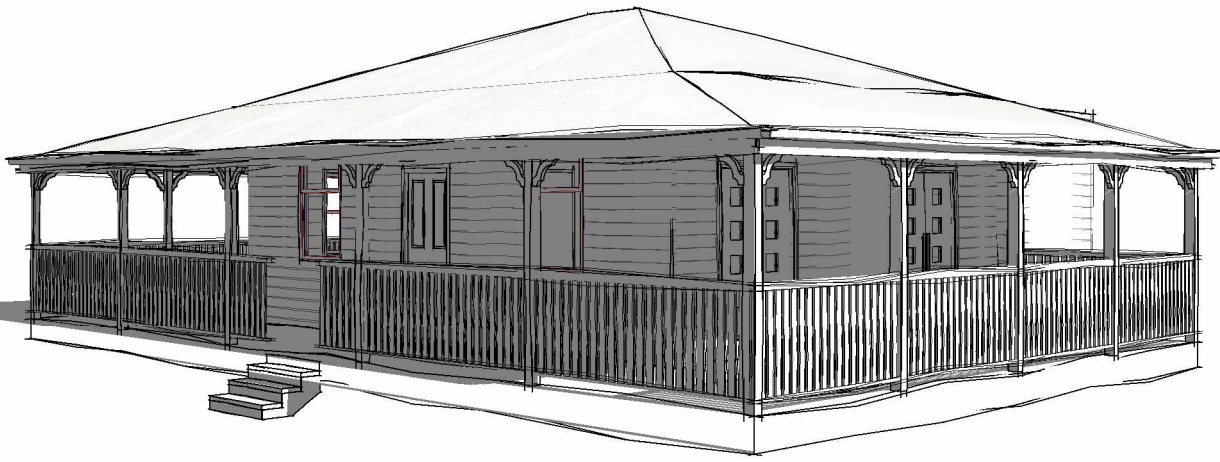

COOYAR COLONIAL

A classic 3 bedroom front and side veranda , large eat-in kitchen .
Wide VJ and tongue and groove flooring in hoop pine French doors , book an inspection now !

Front Elevation

SCALE 1 : 100

Floor Area

TOTAL FLOOR AREA = 117.52m²
TOTAL FLOOR AREA = 12.65Sq

Proposed Floor Plan

SCALE 1 : 100

CEILING HT: 2.9m OR 9ft8'