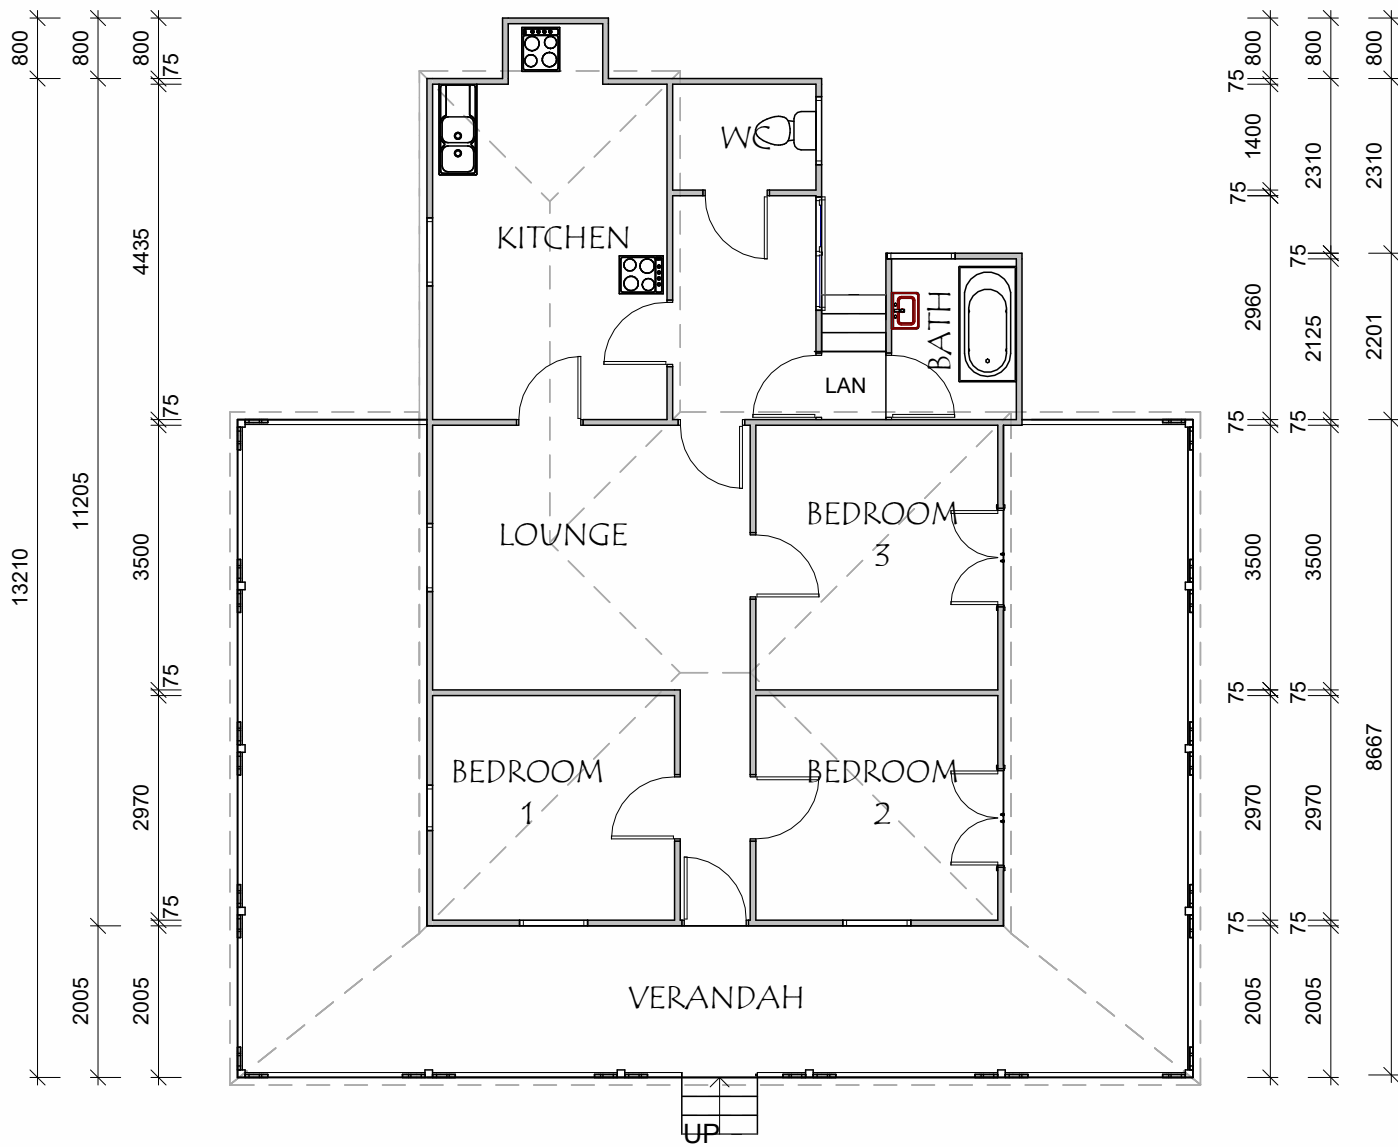

COOYAR COLONIAL

A classic 3 bedroom front and side veranda , large eat-in kitchen .
Wide VJ and tongue and groove flooring in hoop pine French doors , book an inspection now !

Front Elevation

SCALE 1 : 100

Floor Area

TOTAL FLOOR AREA = 117.52m²
TOTAL FLOOR AREA = 12.65Sq

Proposed Floor Plan

SCALE 1 : 100

CEILING HT: 2.9m OR 9ft8'