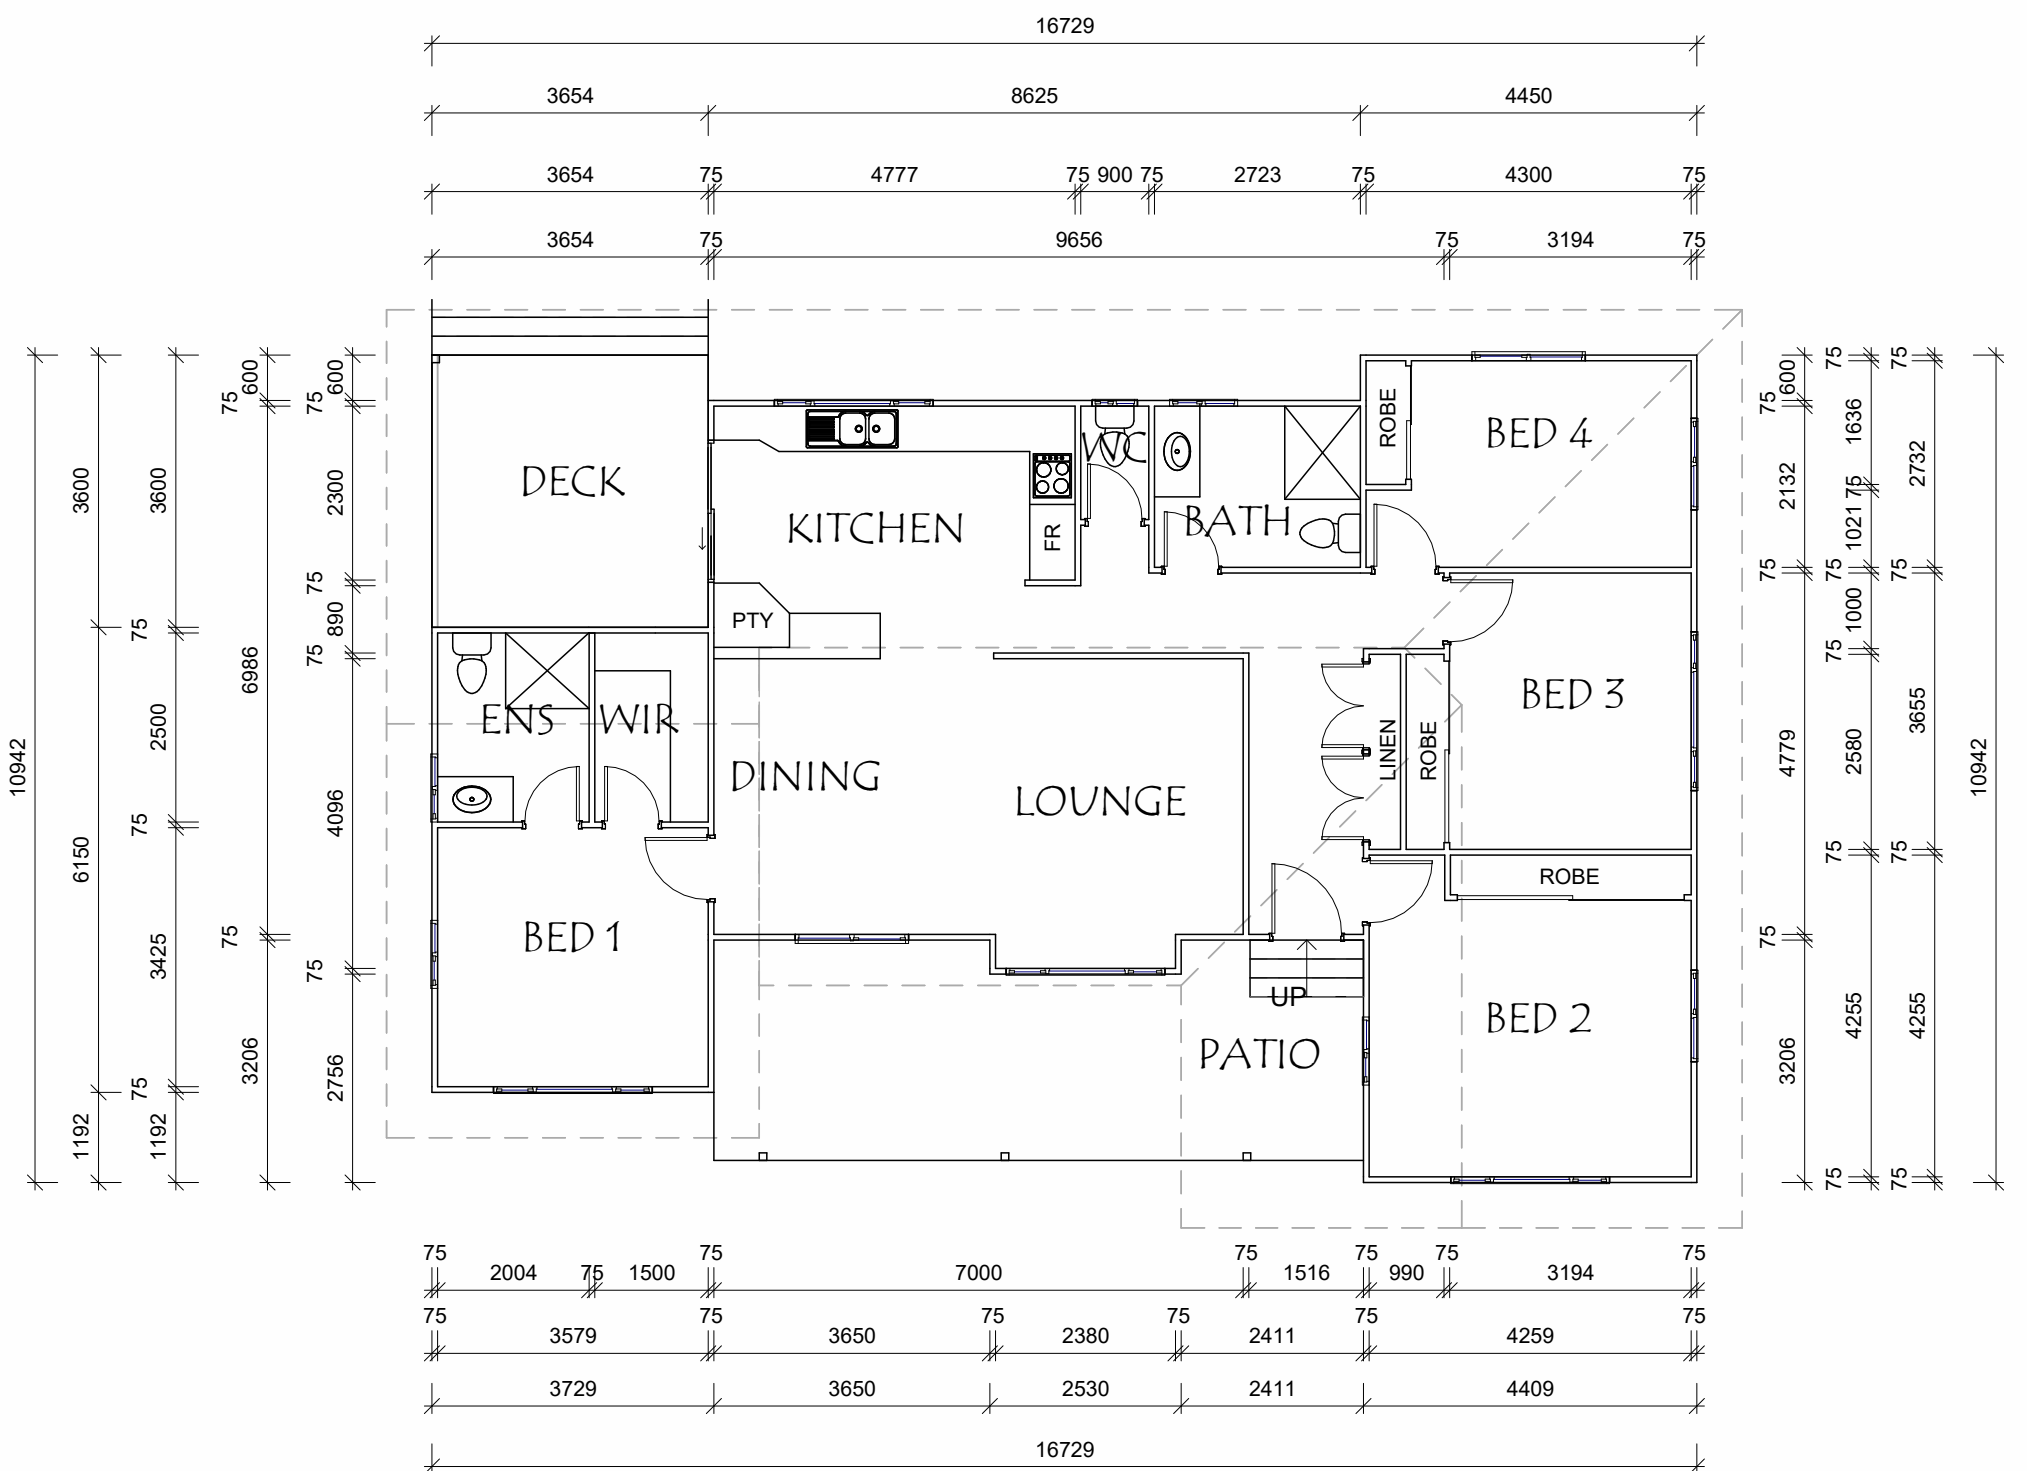

# GREENFIELD

A BEAUTIFULLY RENOVATED 3 BEDROOM HOME WITH LARGE KITCHEN AND CYPRESS FLOORS THROUGHOUT. THIS HOME IS READY FOR YOU TO MOVE STRAIGHT IN, NO WORK NEEDED.

## Floor Plan

CEILING HEIGHT: 2.4m

SCALE 1 : 100

Floor Area
LIVING AREA = 133.87m <sup>2</sup>
DECK AREA = 13.154m <sup>2</sup>
TOTAL FLOOR AREA = 147.024m <sup>2</sup>

Floor Area
LIVING AREA = 14.41Sq
DECK AREA = 1.42Sq
TOTAL FLOOR AREA = 15.83Sq

# Renovation Idea Floor Plan

SCALE 1 : 100