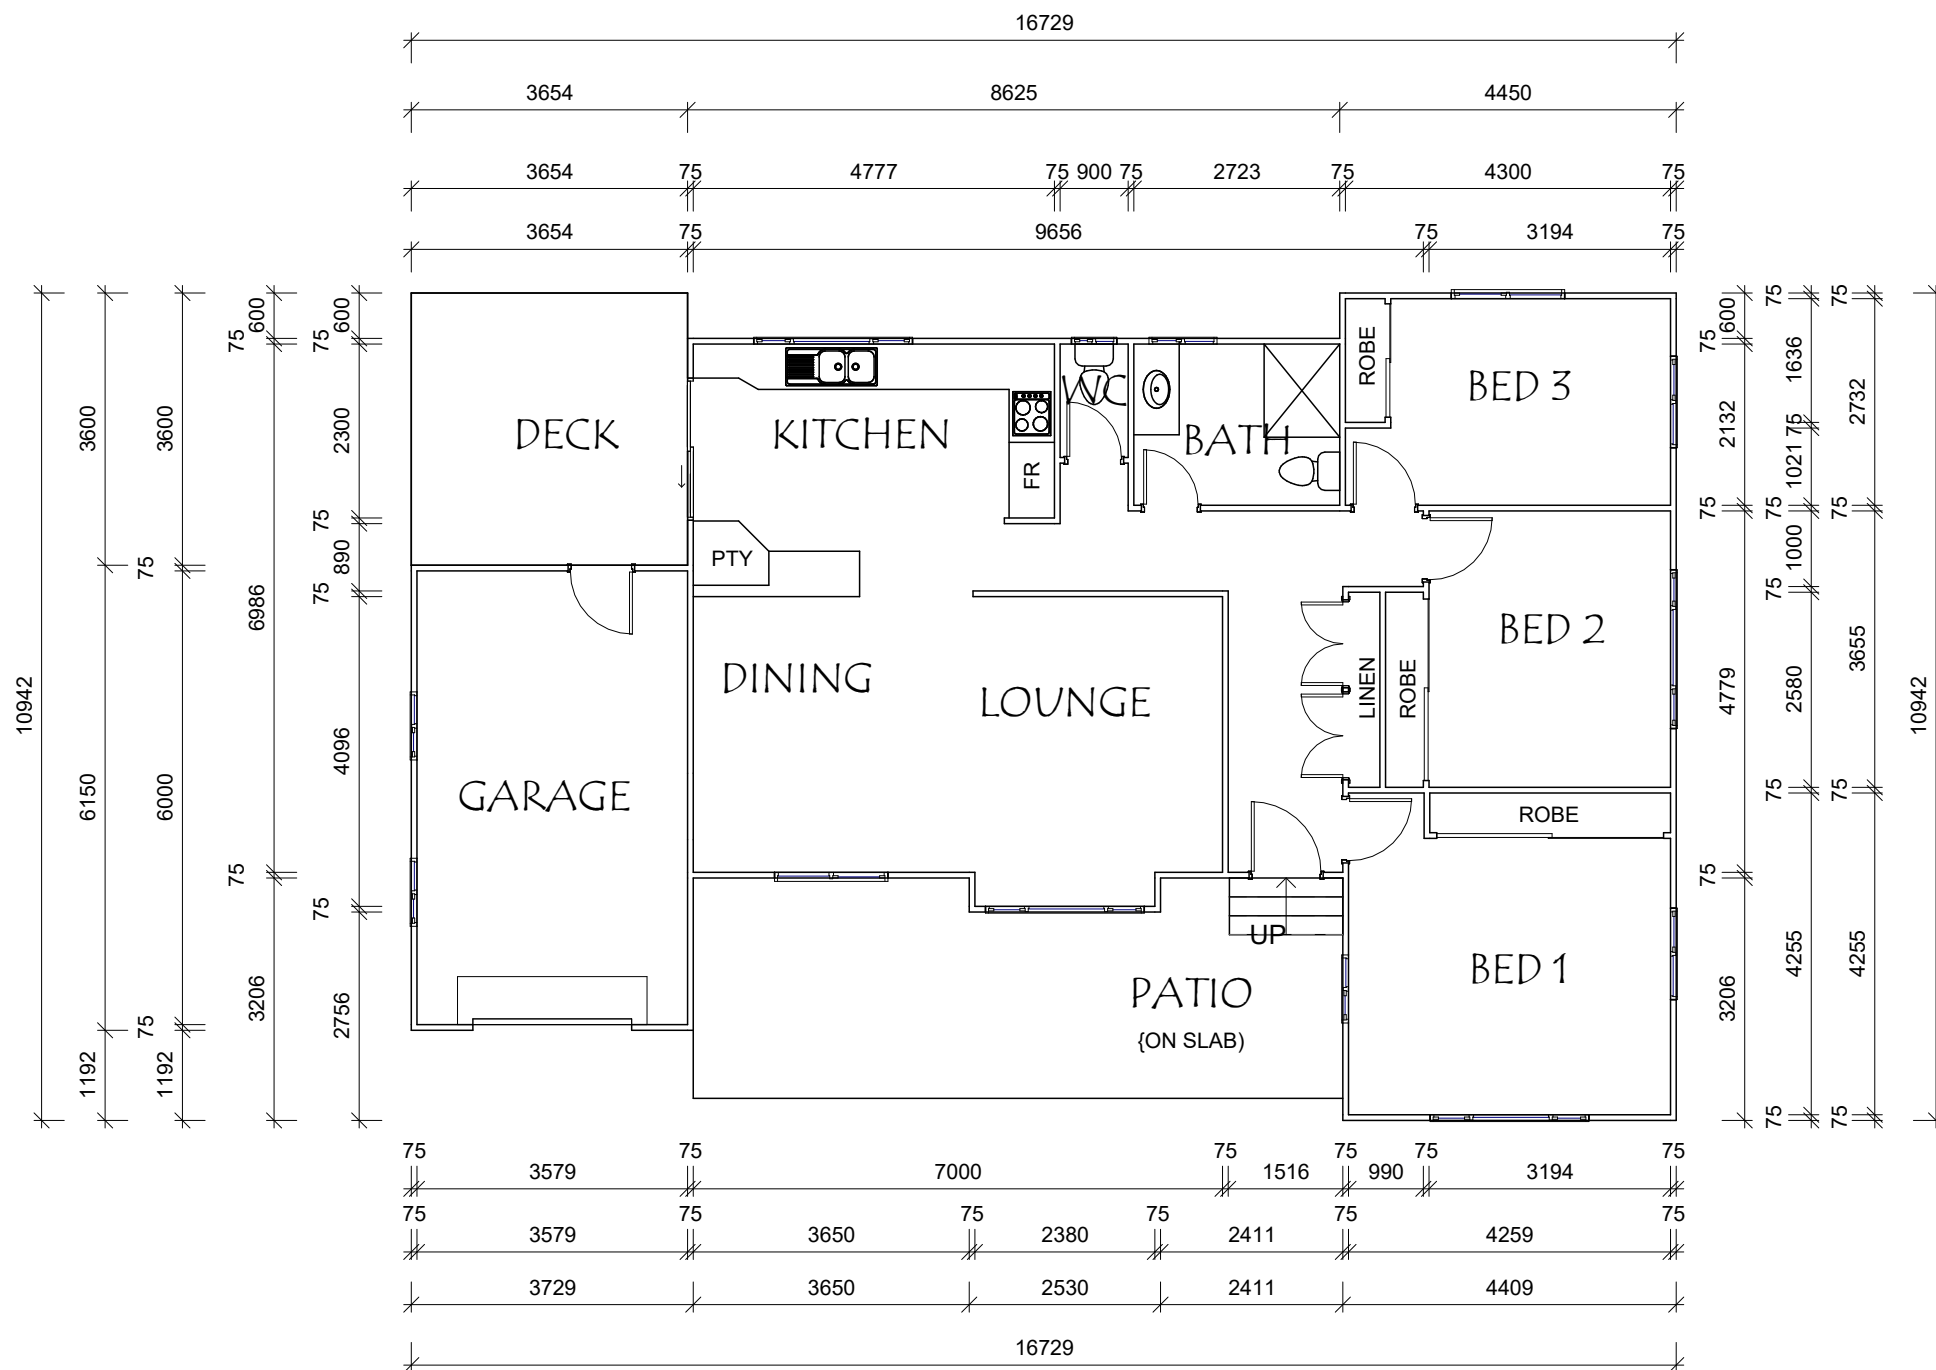

## Floor Plan

CEILING HEIGHT: 2.4m

SCALE 1 : 100

Floor Area
LIVING AREA = 133.87m <sup>2</sup>
DECK AREA = 13.154m <sup>2</sup>
TOTAL FLOOR AREA = 147.024m <sup>2</sup>

Floor Area
LIVING AREA = 14.41Sq
DECK AREA = 1.42Sq
TOTAL FLOOR AREA = 15.83Sq

# Renovation Idea Floor Plan

SCALE 1 : 100