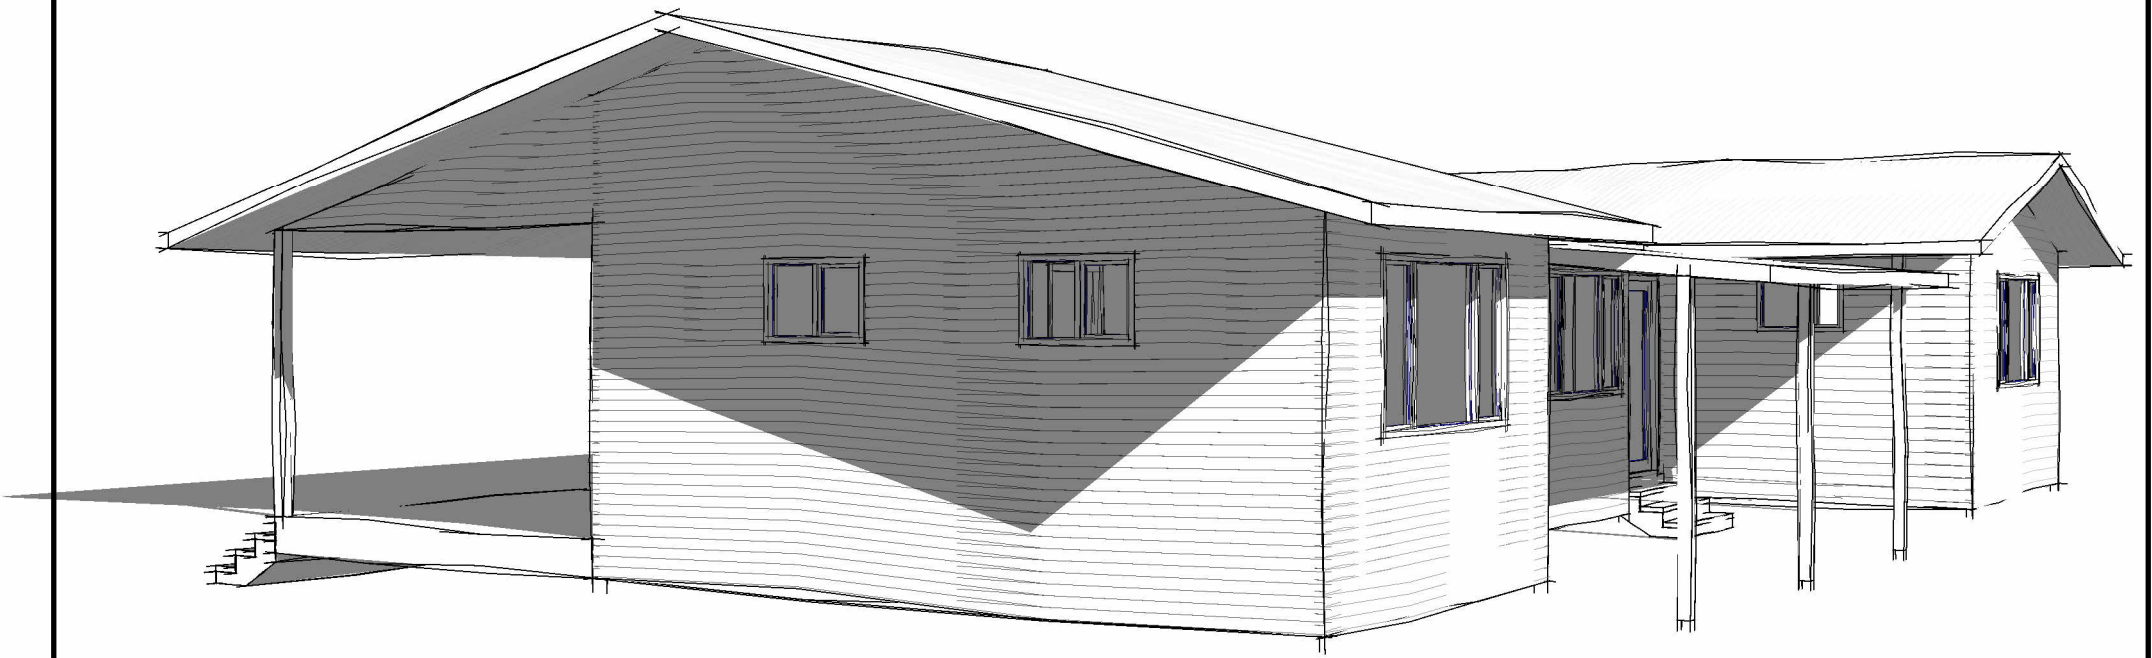

# GREENFIELD

A BEAUTIFULLY RENOVATED 3 BEDROOM HOME WITH LARGE KITCHEN AND CYPRESS FLOORS THROUGHOUT. THIS HOME IS READY FOR YOU TO MOVE STRAIGHT IN, NO WORK NEEDED.

## Floor Plan

CEILING HEIGHT: 2.4m

SCALE 1 : 100

Floor Area
LIVING AREA = 133.87m <sup>2</sup>
DECK AREA = 13.154m <sup>2</sup>
TOTAL FLOOR AREA = 147.024m <sup>2</sup>

Floor Area
LIVING AREA = 14.41Sq
DECK AREA = 1.42Sq
TOTAL FLOOR AREA = 15.83Sq

# Renovation Idea Floor Plan

SCALE 1 : 100